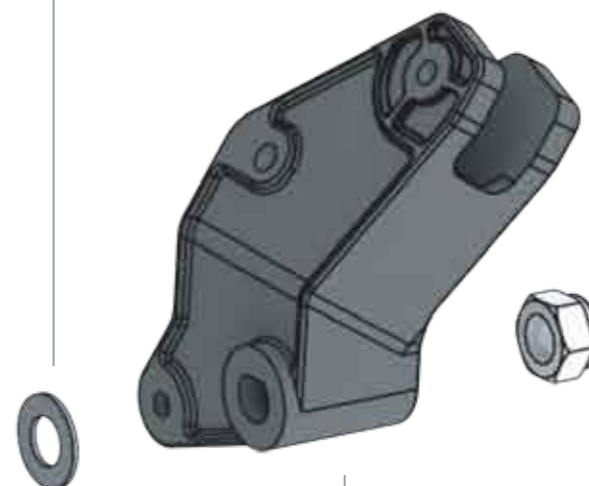

RV3F

RIGHT WHEEL COMPLETE v1.0

1 REAR WHEEL ASSEMBLED

YELLOW
P3F-04Y-RWASSM

BLACK
P3F-04H-RWASSM

LIME
P3F-04L-RWASSM

BLUE
P3F-04B-RWASSM

2 M12 WASHER
φ12×φ23.5×1.5
06-M57-M12WS

3 M12 NYLOCK NUT
06-M47-M12NL

4 RIGHT LOWER STRUT PIVOT
P3F-09H-RWPAFG