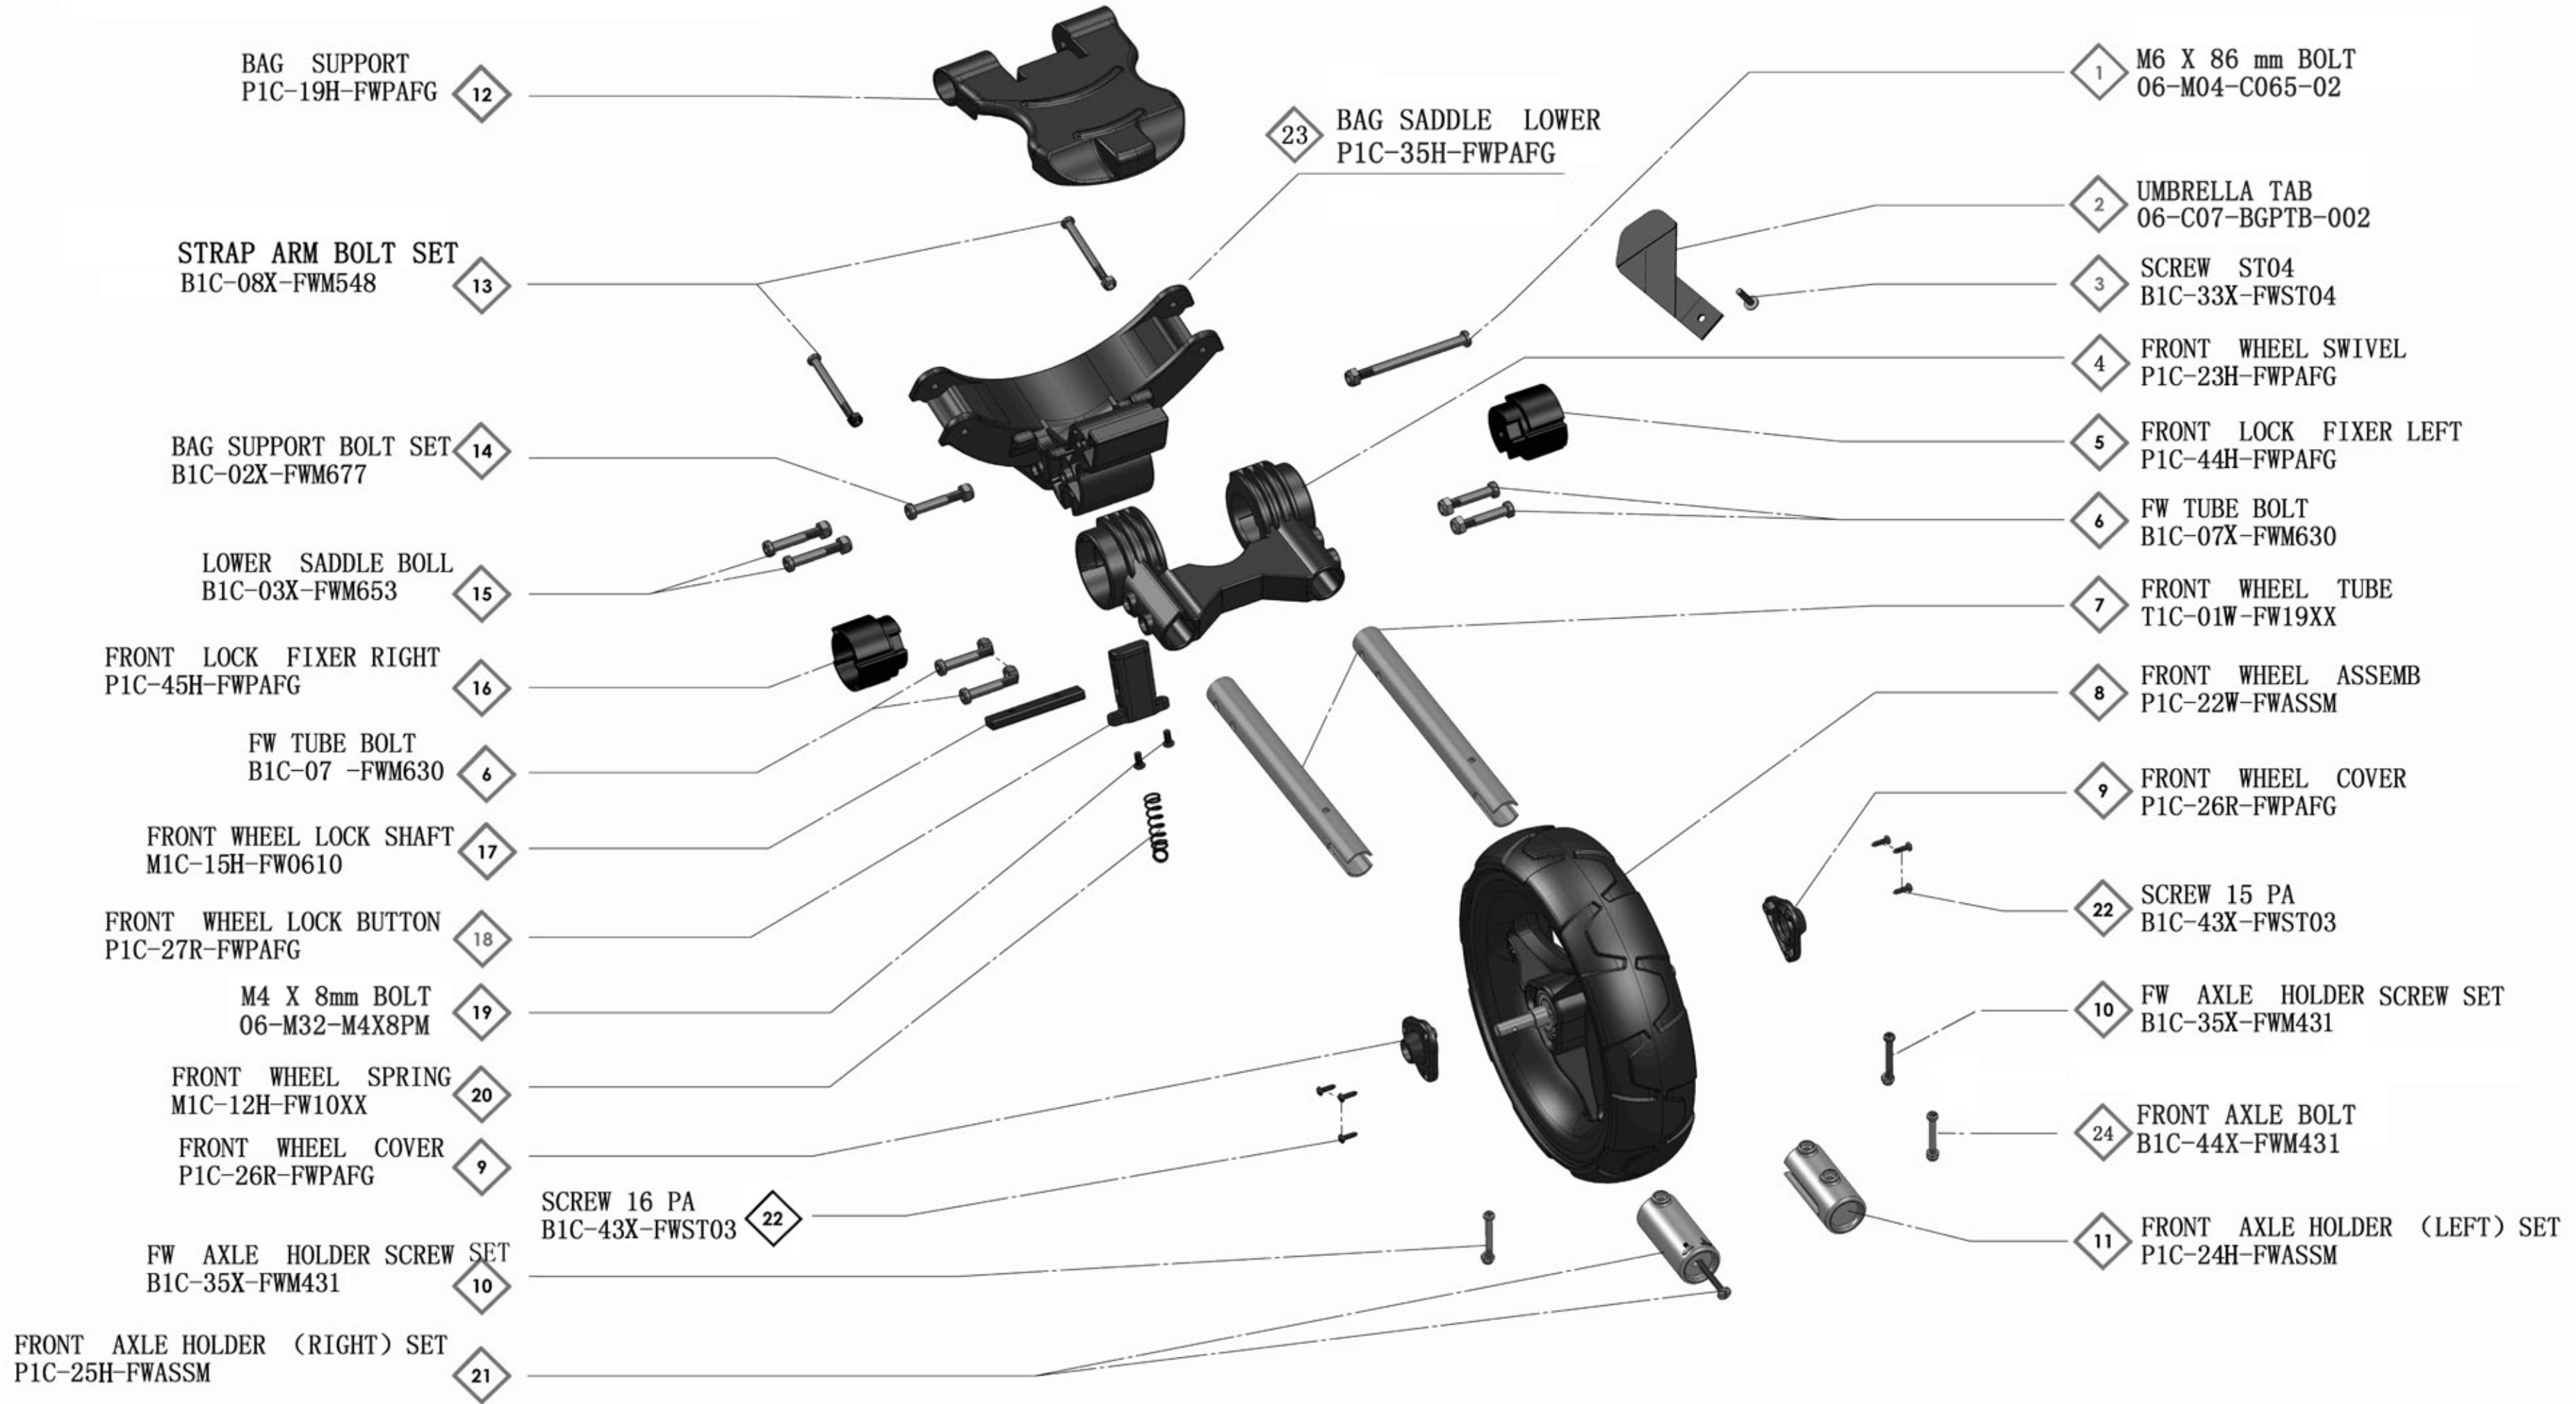

RV1C FRONT WHEEL COMPLETE v1.0

BAG SUPPORT
P1C-19H-FWPAFG 12

STRAP ARM BOLT SET
B1C-08X-FWM548 13

BAG SUPPORT BOLT SET
B1C-02X-FWM677 14

LOWER SADDLE BOLL
B1C-03X-FWM653 15

FRONT LOCK FIXER RIGHT
P1C-45H-FWPAFG 16

FW TUBE BOLT
B1C-07 -FWM630 6

FRONT WHEEL LOCK SHAFT
M1C-15H-FW0610 17

FRONT WHEEL LOCK BUTTON
P1C-27R-FWPAFG 18

M4 X 8mm BOLT
06-M32-M4X8PM 19

FRONT WHEEL SPRING
M1C-12H-FW10XX 20

FRONT WHEEL COVER
P1C-26R-FWPAFG 9

FRONT WHEEL SWIVEL
P1C-23H-FWPAFG 4

FRONT LOCK FIXER LEFT
P1C-44H-FWPAFG 5

FW TUBE BOLT
B1C-07X-FWM630 6

FRONT WHEEL TUBE
T1C-01W-FW19XX 7

FRONT WHEEL ASSEMB
P1C-22W-FWASSM 8

FRONT WHEEL COVER
P1C-26R-FWPAFG 9

SCREW 15 PA
B1C-43X-FWST03 22

FW AXLE HOLDER SCREW SET
B1C-35X-FWM431 10

FRONT AXLE BOLT
B1C-44X-FWM431 24

FRONT AXLE HOLDER (LEFT) SET
P1C-24H-FWASSM 11

SCREW 16 PA
B1C-43X-FWST03 22