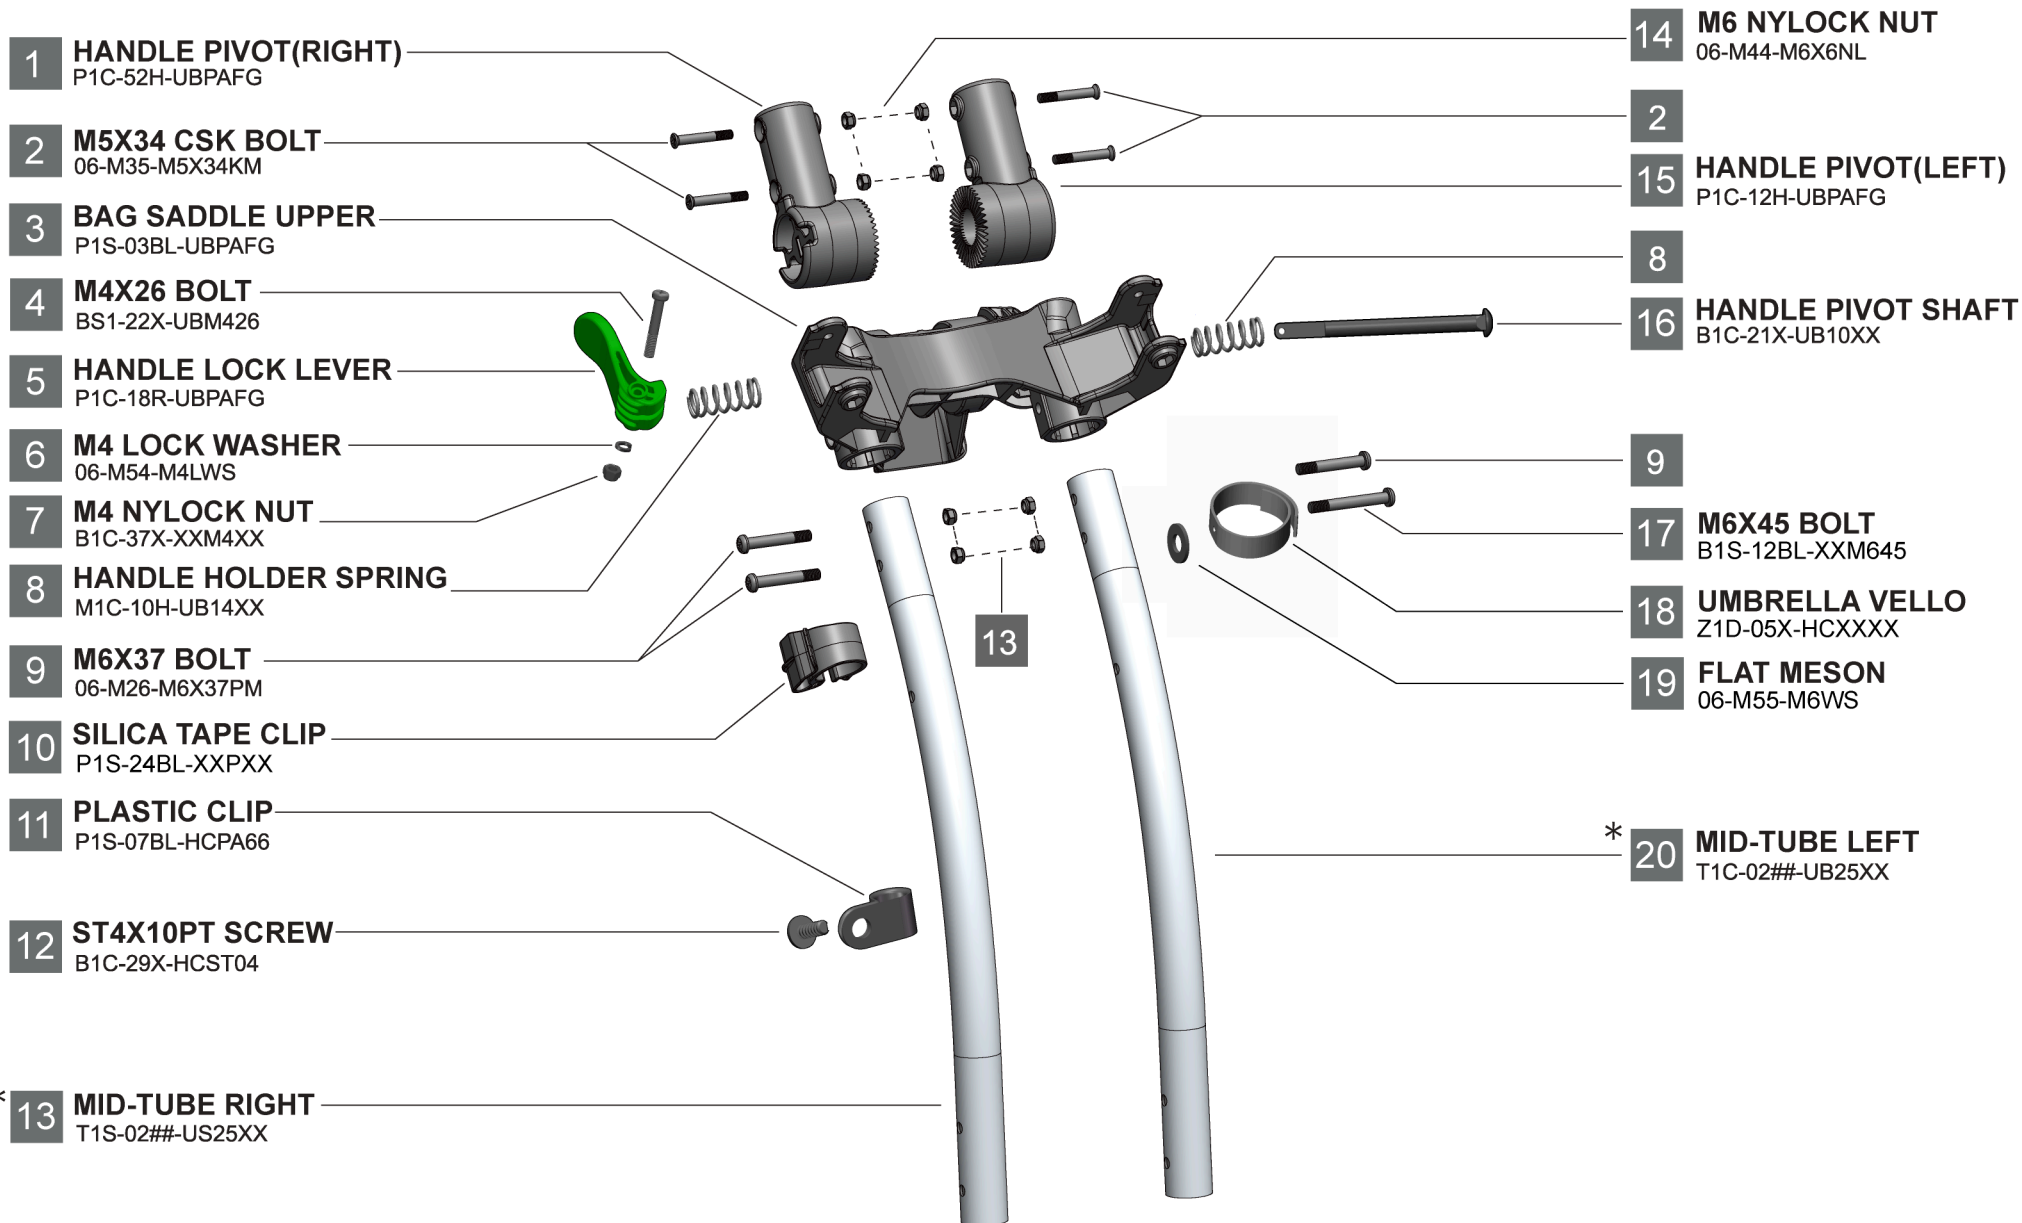

RV1C UPPER SADDLE COMPLETE v3.0

* ##-TO SPECIFY COLOR

SL-SILVER ■ CH-BLACK □ AW-WHITE

1 HANDLE PIVOT(RIGHT)
P1C-52H-UBPAFG

2 M5X34 CSK BOLT
06-M35-M5X34KM

3 BAG SADDLE UPPER
P1S-03BL-UBPAFG

4 M4X26 BOLT
BS1-22X-UBM426

5 HANDLE LOCK LEVER
P1C-18R-UBPAFG

6 M4 LOCK WASHER
06-M54-M4LWS

7 M4 NYLOCK NUT
B1C-37X-XXM4XX

8 HANDLE HOLDER SPRING
M1C-10H-UB14XX

9 M6X37 BOLT
06-M26-M6X37PM

10 SILICA TAPE CLIP
P1S-24BL-XXPXX

11 PLASTIC CLIP
P1S-07BL-HCPA66

12 ST4X10PT SCREW
B1C-29X-HCST04

* 13 MID-TUBE RIGHT
T1S-02##-US25XX

14 M6 NYLOCK NUT
06-M44-M6X6NL

2

15 HANDLE PIVOT(LEFT)
P1C-12H-UBPAFG

8

16 HANDLE PIVOT SHAFT
B1C-21X-UB10XX

9

17 M6X45 BOLT
B1S-12BL-XXM645

18 UMBRELLA VELLO
Z1D-05X-HCXXXX

19 FLAT MESON
06-M55-M6WS

* 20 MID-TUBE LEFT
T1C-02##-UB25XX