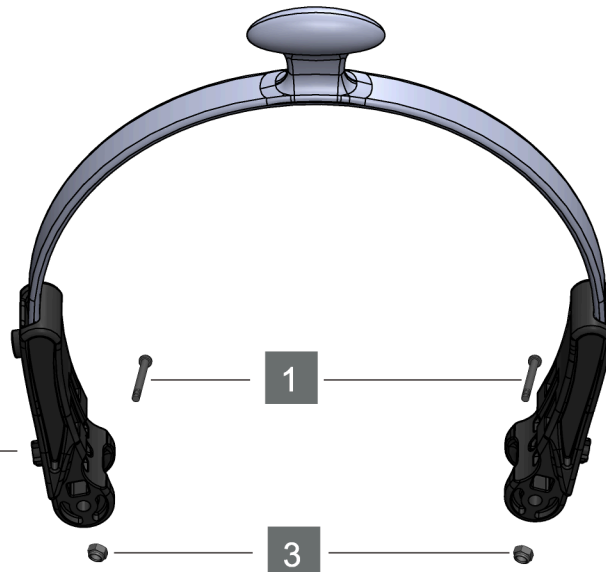

RV1C BAG STRAPS COMPLETE v3.0

1 **M5X48 BOLT**
B1C--08X-FWM548

2 **UPPER STRAP RING SIDE ASSEM**
P1S-63BL-BSASSM

3 **M5 NYLOCK NUT**
06-M43-M5NL

1

3

5 **UPPER STRAP HOOK SIDE ASSEM**
P1S-21BL-BSPPXX

4 **LOWER SADDLE ASSEMBLY**
P1S-64BL-BSPPXX

1

3

6 **ST4.0X14PT SCREW**
B1C-33X-FWST04

7 **UMBRELLATAB**
06-C07-BGPTB-002