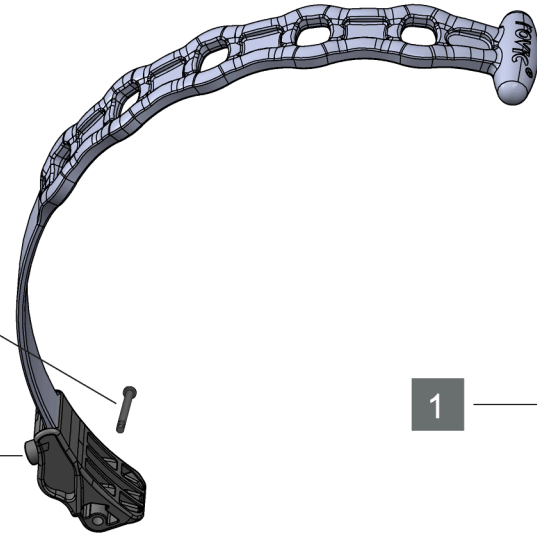

RV1C BAG STRAPS COMPLETE v3.0

1 **M5X48 BOLT**
B1C--08X-FWM548

2 **UPPER STRAP RING SIDE ASSEM**
P1S-63BL-BSASSM

3 **M5 NYLOCK NUT**
06-M43-M5NL

1

3

5 **UPPER STRAP HOOK SIDE ASSEM**
P1S-21BL-BSPPXX

4 **LOWER SADDLE ASSEMBLY**
P1S-64BL-BSPPXX

1

3

6 **ST4.0X14PT SCREW**
B1C-33X-FWST04

7 **UMBRELLATAB**
06-C07-BGPTB-002