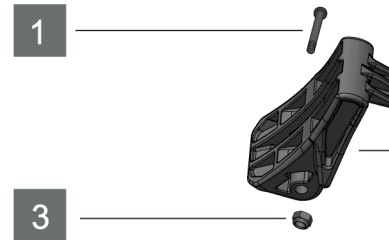

RV1C BAG STRAPS COMPLETE v3.0

1 **M5X48 BOLT**
B1C--08X-FWM548

2 **UPPER STRAP RING SIDE ASSEM**
P1S-63BL-BSASSM

3 **M5 NYLOCK NUT**
06-M43-M5NL

1

3

5 **UPPER STRAP HOOK SIDE ASSEM**
P1S-21BL-BSPPXX

4 **LOWER SADDLE ASSEMBLY**
P1S-64BL-BSPPXX