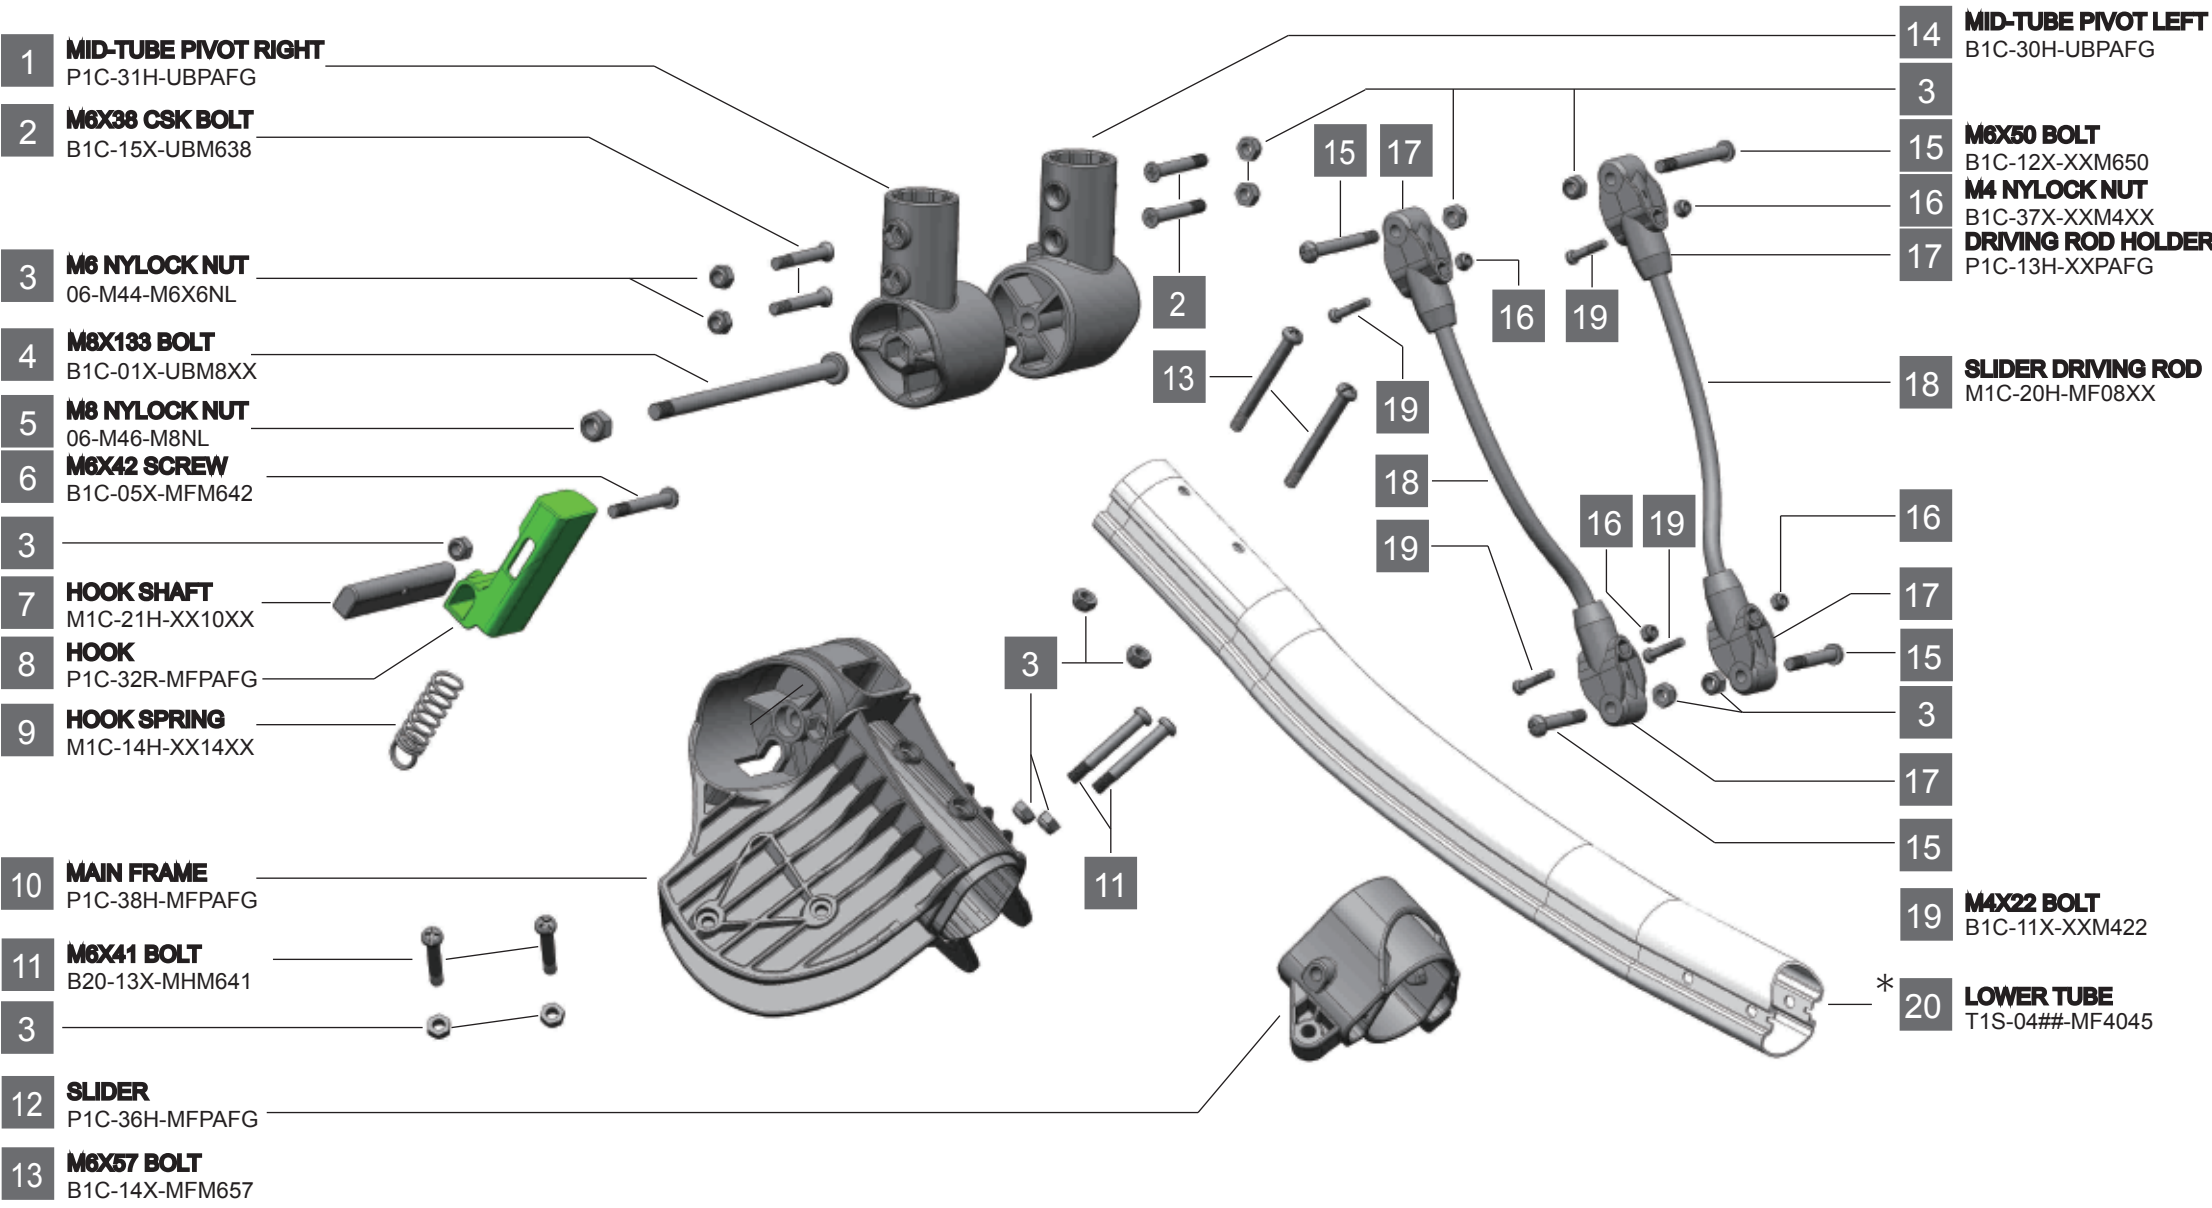

# RV1S MAIN FRAME ASSEMBLY v1.0

\* ##-TO SPECIFY COLOR

■ SL-SILVER ■ CH-BLACK □ AW-WHITE

1 **MID-TUBE PIVOT RIGHT**  
P1C-31H-UBPAFG

2 **M6X38 CSK BOLT**  
B1C-15X-UBM638

3 **M6 NYLOCK NUT**  
06-M44-M6X6NL

4 **M8X133 BOLT**  
B1C-01X-UBM8XX

5 **M8 NYLOCK NUT**  
06-M46-M8NL

6 **M6X42 SCREW**  
B1C-05X-MFM642

7 **HOOK SHAFT**  
M1C-21H-XX10XX

8 **HOOK**  
P1C-32R-MFPAFG

9 **HOOK SPRING**  
M1C-14H-XX14XX

10 **MAIN FRAME**  
P1C-38H-MFPAFG

11 **M6X41 BOLT**  
B20-13X-MHM641

12 **SLIDER**  
P1C-36H-MFPAFG

13 **M6X57 BOLT**  
B1C-14X-MFM657

14 **MID-TUBE PIVOT LEFT**  
B1C-30H-UBPAFG

3

15 **M6X50 BOLT**  
B1C-12X-XXM650

16 **M4 NYLOCK NUT**  
B1C-37X-XXM4XX

17 **DRIVING ROD HOLDER**  
P1C-13H-XXPAFG

18 **SLIDER DRIVING ROD**  
M1C-20H-MF08XX

16

17

15

3

17

15