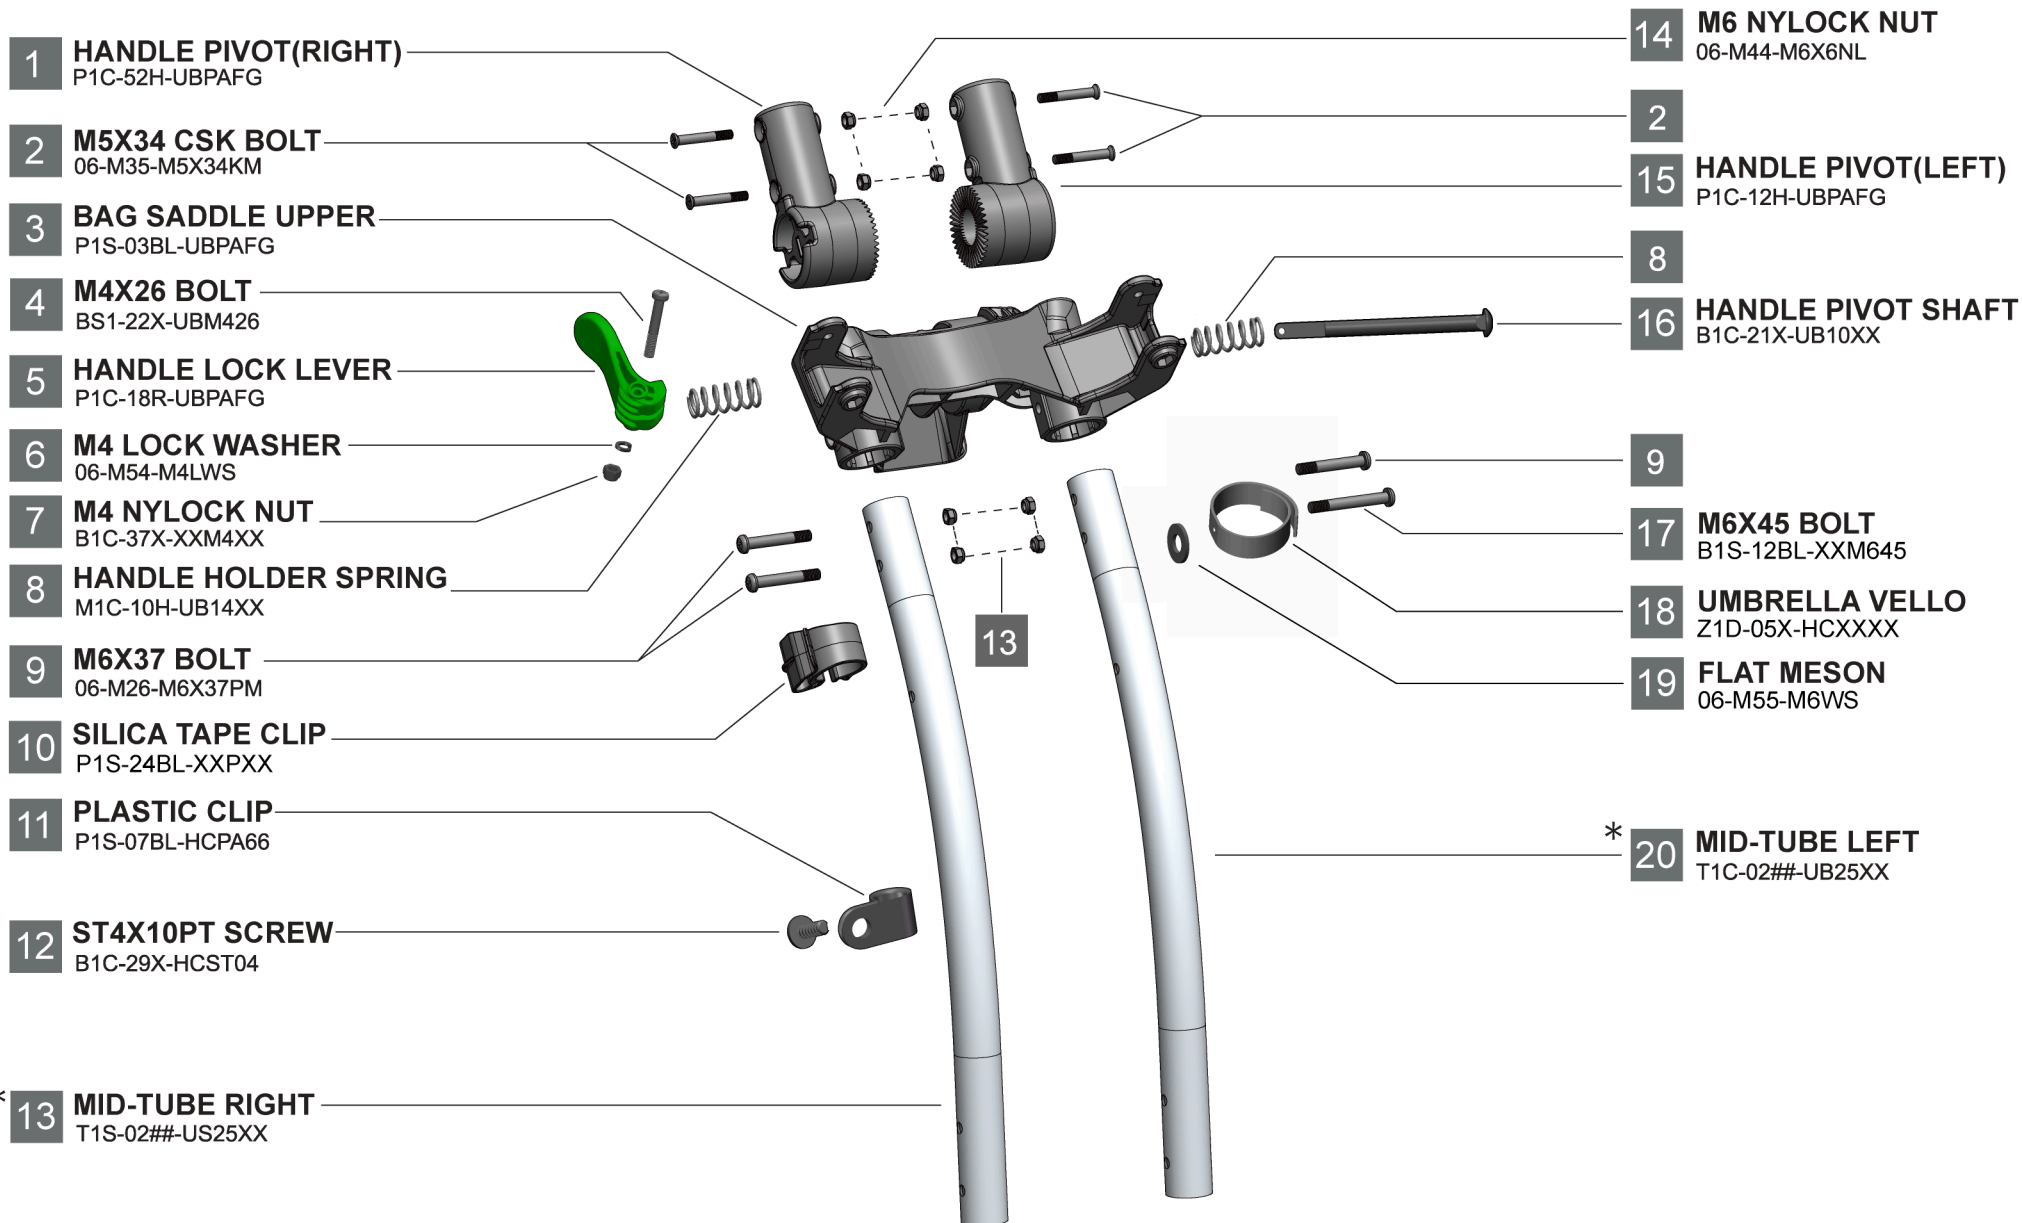

RV1S UPPER BAG SADDLE COMPLETE

V2.0

* ##-TO SPECIFY COLOR

■ SL-SILVER ■ CH-BLACK □ AW-WHITE

1 HANDLE PIVOT(RIGHT)
P1C-52H-UBPAFG

2 M5X34 CSK BOLT
06-M35-M5X34KM

3 BAG SADDLE UPPER
P1S-03BL-UBPAFG

4 M4X26 BOLT
BS1-22X-UBM426

5 HANDLE LOCK LEVER
P1C-18R-UBPAFG

6 M4 LOCK WASHER
06-M54-M4LWS

7 M4 NYLOCK NUT
B1C-37X-XXM4XX

8 HANDLE HOLDER SPRING
M1C-10H-UB14XX

9 M6X37 BOLT
06-M26-M6X37PM

10 SILICA TAPE CLIP
P1S-24BL-XXPXX

11 PLASTIC CLIP
P1S-07BL-HCPA66

12 ST4X10PT SCREW
B1C-29X-HCST04

14 M6 NYLOCK NUT
06-M44-M6X6NL

2

15 HANDLE PIVOT(LEFT)
P1C-12H-UBPAFG

8

16 HANDLE PIVOT SHAFT
B1C-21X-UB10XX

9

17 M6X45 BOLT
B1S-12BL-XXM645

18 UMBRELLA VELLO
Z1D-05X-HCXXXX

19 FLAT MESON
06-M55-M6WS

13

* 20 MID-TUBE LEFT
T1C-02##-UB25XX

* 13 MID-TUBE RIGHT
T1S-02##-US25XX