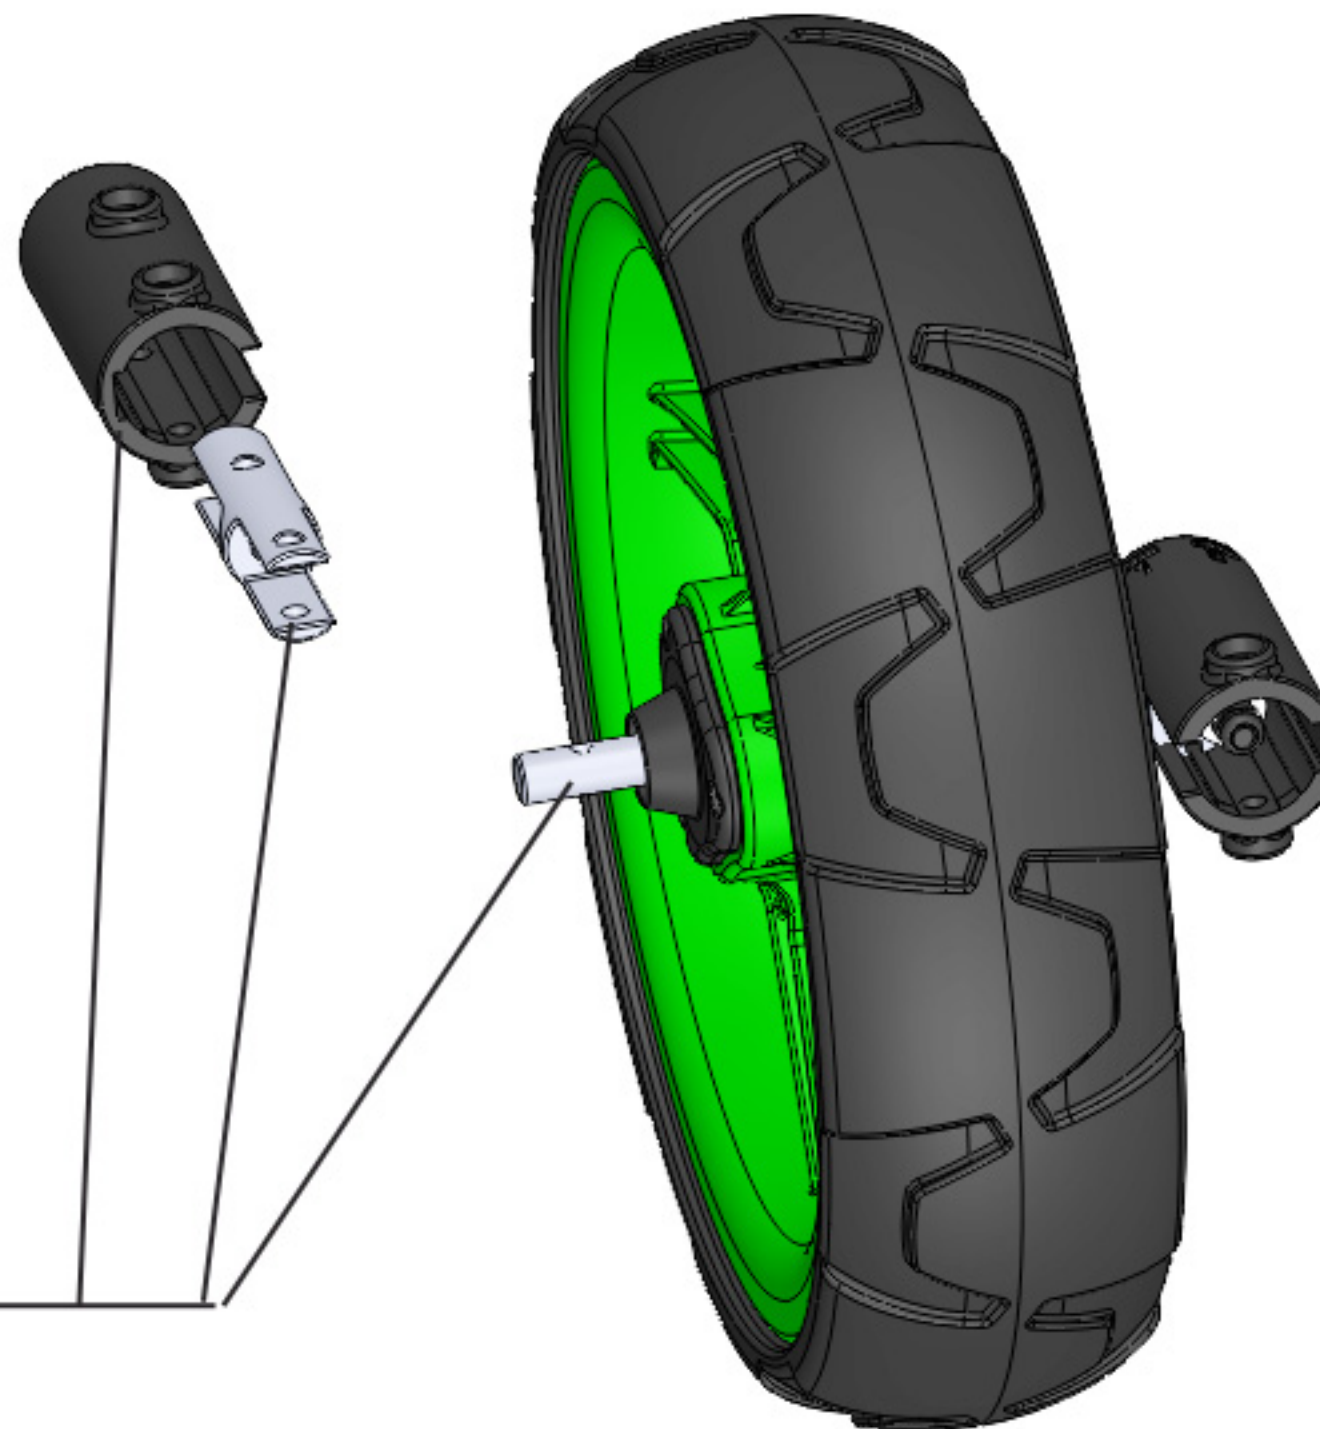

FRONT WHEEL COMPLETE

1 B1C-44X-FWM431
FRONT AXLE BOLT

2 B1C-35X-FWM431
FW AXLE HOLDER SCREW

3 P1C-61W-FWPPXX
FRONT WHEEL ASSEM

2